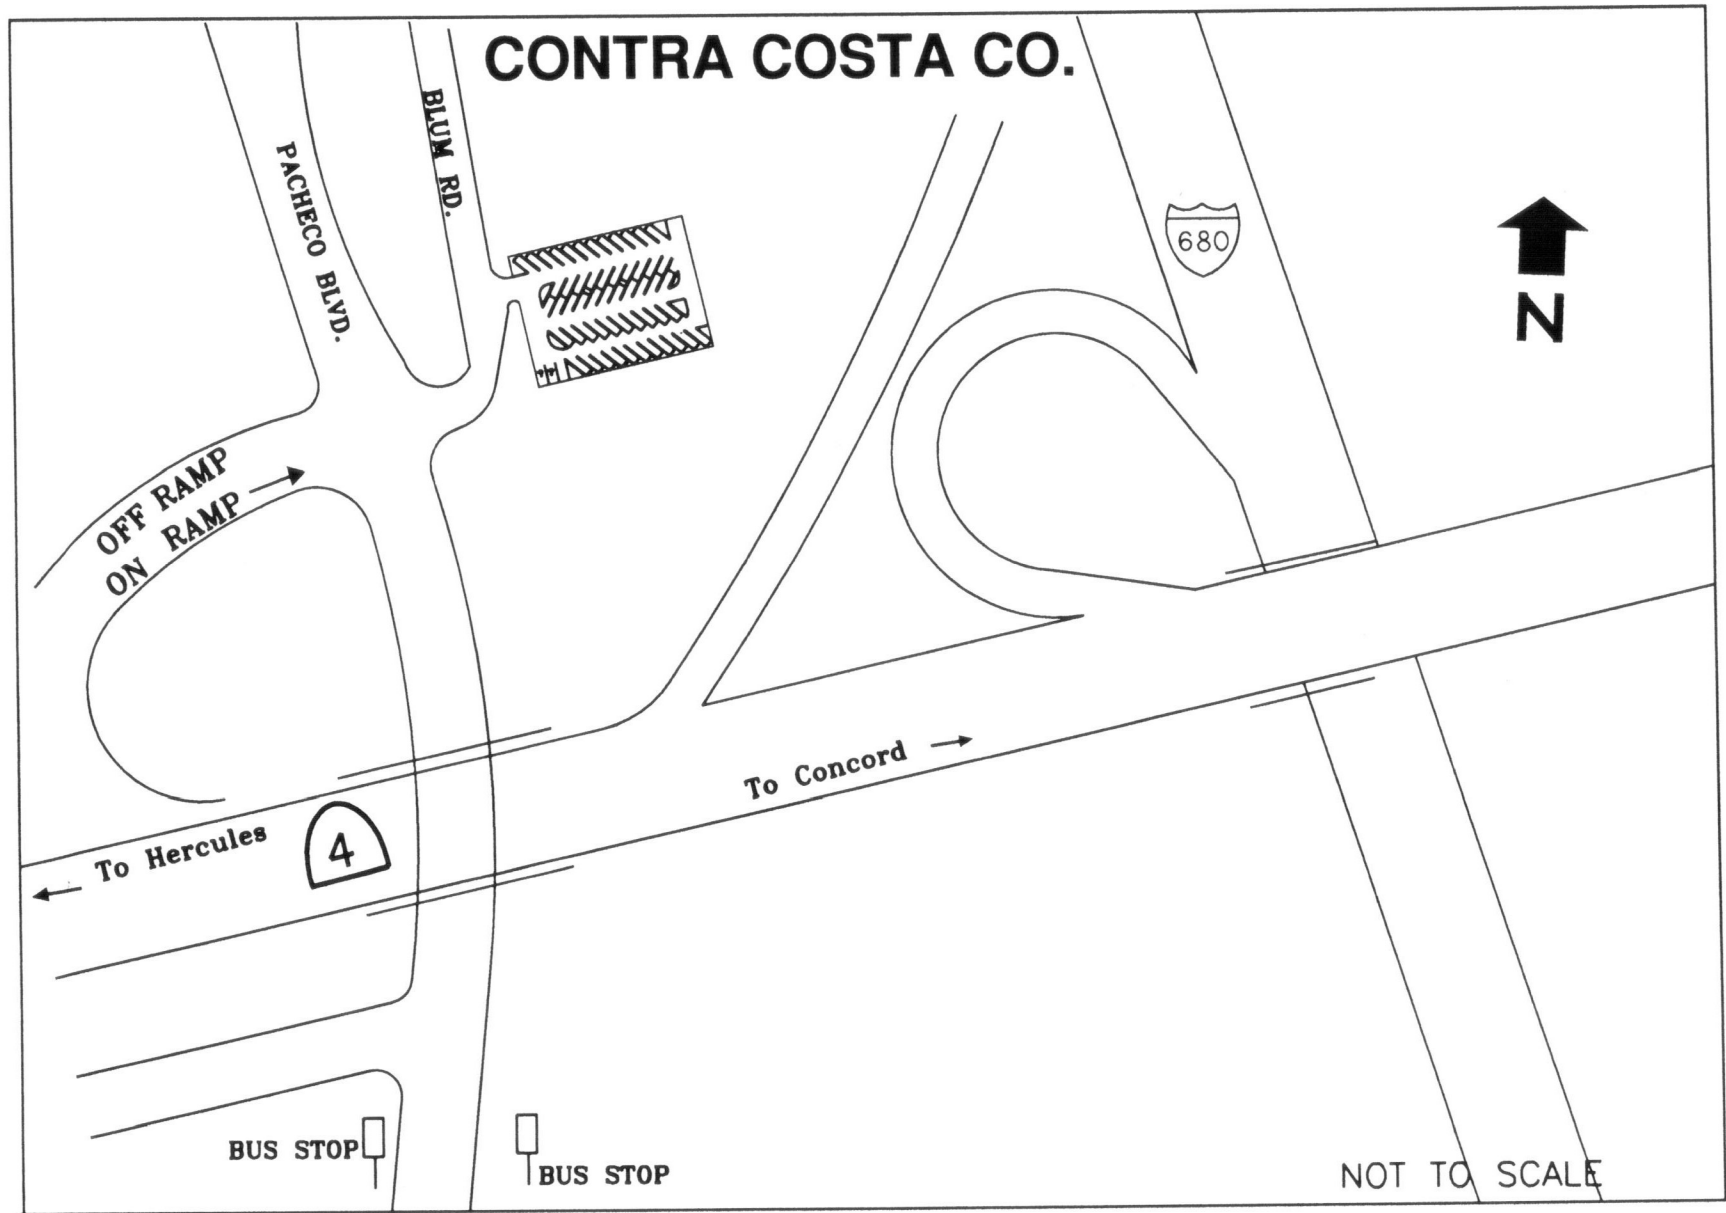

PACHECO BOULEVARD, CONTRA COSTA CO.  
CC-4-KP 17.9 (PM 11.1)

\*Note: Dwg may not reflect actual existing conditions due to ADA improvements.