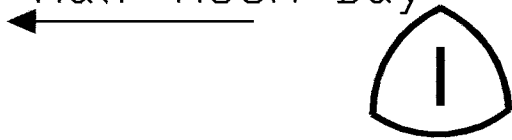

CRESPI DRIVE, PACIFICA
SM-1-KP 66.3 (PM 41.2)

*Note: Dwg may not reflect actual existing conditions due to ADA improvements.

Half Moon Bay

BUS STOP

To San Francisco

BIKE LOCKERS

CRESPI DRIVE

PACIFICA